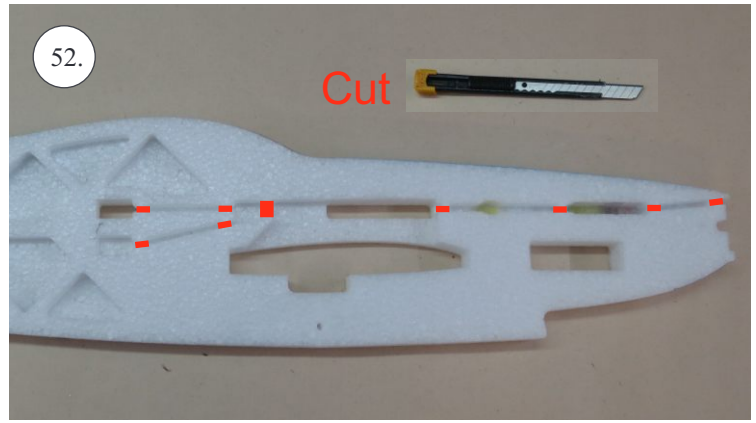

V1.0

Kit Contents:

- * fuselage
- * wings
- * horizontal stabilizer
- * vertical stabilizer
- * accessory pack
- * pushrods set

Accessory Pack Contents:

- * carbon diam. 1.5x50mm ... 2x
- * brass pin clevises ... 8x
- * heatshrink tube ... 5x
- * bowden end ... 2x
- * plastic arm ... 1x
- * plywood parts

Horns etc.:

1. elevator horns
2. rudder horns
3. ailerons horns

You may also need:

- * sharp x-acto knife
- * philips screwdriver
- * tweezers
- * little pliers
- * CA glue medium + thin, CA kicker
- * drill 1mm
- * ruler
- * pencil (marker)
- * fine handsaw (Dremmel)