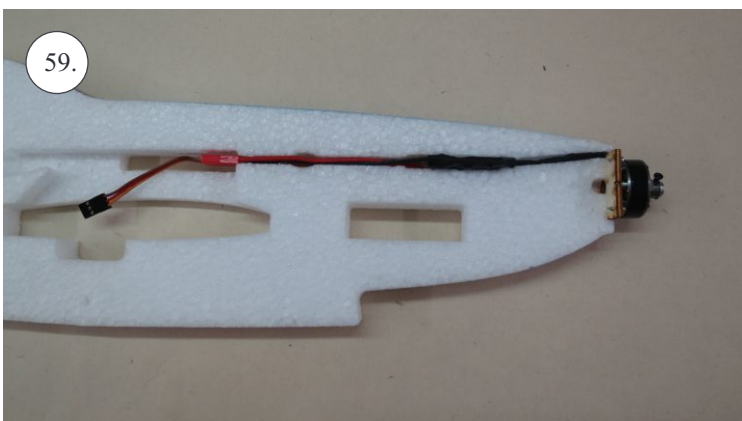

V1.0

Kit Contents:

- * fuselage
- * wings
- * horizontal stabilizer
- * vertical stabilizer
- * accessory pack
- * pushrods set

Accessory Pack Contents:

- * carbon diam. 1.5x50mm ... 2x
- * brass pin clevises ... 8x
- * heatshrink tube ... 5x
- * bowden end ... 2x
- * plastic arm ... 1x
- * plywood parts

Horns etc.:

1. elevator horns
2. rudder horns
3. ailerons horns

You may also need:

- * sharp x-acto knife
- * philips screwdriver
- * tweezers
- * little pliers
- * CA glue medium + thin, CA kicker
- * drill 1mm
- * ruler
- * pencil (marker)
- * fine handsaw (Dremmel)