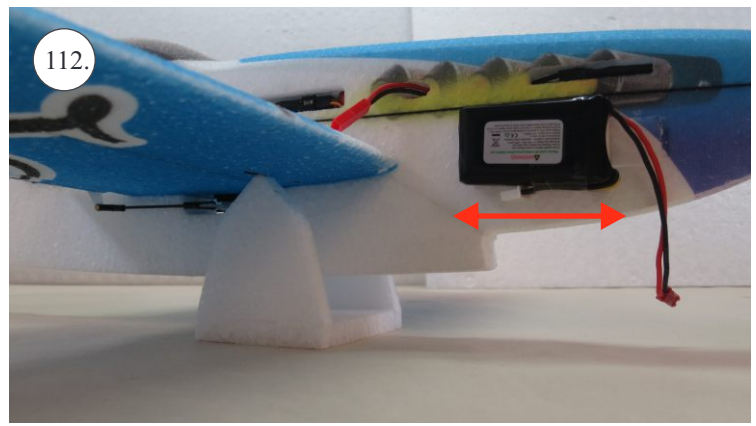

V1.0

Kit Contents:

- * fuselage
- * wings
- * horizontal stabilizer
- * vertical stabilizer
- * accessory pack
- * pushrods set

Accessory Pack Contents:

- * carbon diam. 1.5x50mm ... 2x
- * brass pin clevises ... 8x
- * heatshrink tube ... 5x
- * bowden end ... 2x
- * plastic arm ... 1x
- * plywood parts

Horns etc.:

1. elevator horns
2. rudder horns
3. ailerons horns

You may also need:

- * sharp x-acto knife
- * philips screwdriver
- * tweezers
- * little pliers
- * CA glue medium + thin, CA kicker
- * drill 1mm
- * ruler
- * pencil (marker)
- * fine handsaw (Dremmel)