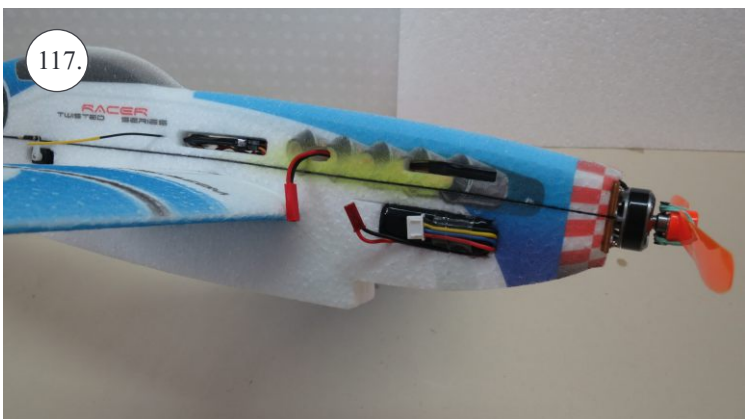

RACER
TWISTED SERIES

MUSTANG

780 mm

720 mm

230g

Li-pol
3s 600-850

2206
80-120w

8/4 - 8/6

V1.0

Kit Contents:

- * fuselage
- * wings
- * horizontal stabilizer
- * vertical stabilizer
- * accessory pack
- * pushrods set

Accessory Pack Contents:

- * carbon diam. 1.5x50mm ... 2x
- * brass pin clevises ... 8x
- * heatshrink tube ... 5x
- * bowden end ... 2x
- * plastic arm ... 1x
- * plywood parts

Horns etc.:

1. elevator horns
2. rudder horns
3. ailerons horns

You may also need:

- * sharp x-acto knife
- * philips screwdriver
- * tweezers
- * little pliers
- * CA glue medium + thin, CA kicker
- * drill 1mm
- * ruler
- * pencil (marker)
- * fine handsaw (Dremmel)