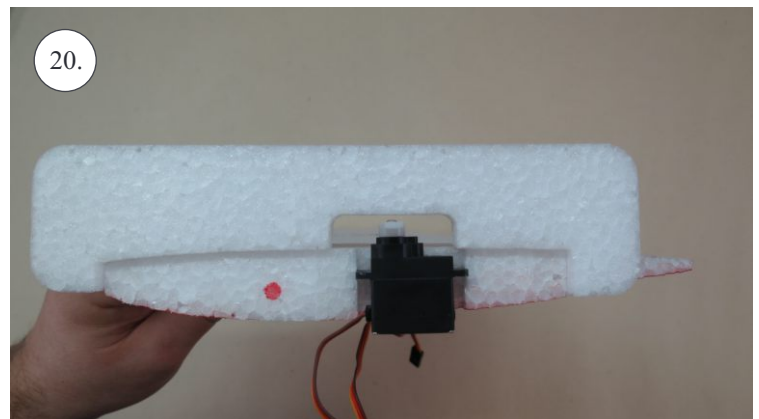

V1.0

Kit Contents:

- * fuselage
- * wings
- * horizontal stabilizer
- * vertical stabilizer
- * accessory pack
- * pushrods set

Accessory Pack Contents:

- * carbon diam. 1.5x50mm ... 2x
- * brass pin clevises ... 8x
- * heatshrink tube ... 5x
- * bowden end ... 2x
- * plastic arm ... 1x
- * plywood parts

Horns etc.:

1. elevator horns
2. rudder horns
3. ailerons horns

You may also need:

- * sharp x-acto knife
- * philips screwdriver
- * tweezers
- * little pliers
- * CA glue medium + thin, CA kicker
- * drill 1mm
- * ruler
- * pencil (marker)
- * fine handsaw (Dremmel)