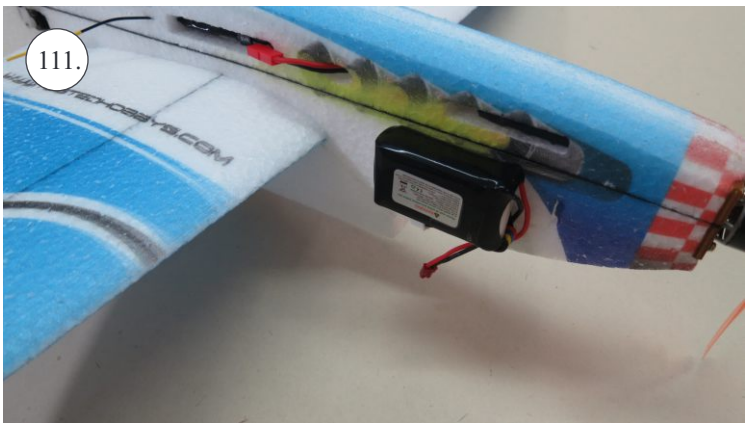

V1.0

Kit Contents:

- * fuselage
- * wings
- * horizontal stabilizer
- * vertical stabilizer
- * accessory pack
- * pushrods set

Accessory Pack Contents:

- * carbon diam. 1.5x50mm ... 2x
- * brass pin clevises ... 8x
- * heatshrink tube ... 5x
- * bowden end ... 2x
- * plastic arm ... 1x
- * plywood parts

Horns etc.:

1. elevator horns
2. rudder horns
3. ailerons horns

You may also need:

- * sharp x-acto knife
- * philips screwdriver
- * tweezers
- * little pliers
- * CA glue medium + thin, CA kicker
- * drill 1mm
- * ruler
- * pencil (marker)
- * fine handsaw (Dremmel)