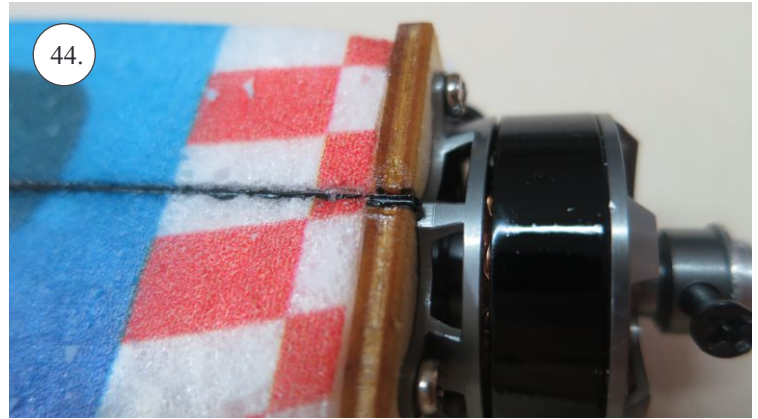

V1.0

Kit Contents:

- * fuselage
- * wings
- * horizontal stabilizer
- * vertical stabilizer
- * accessory pack
- * pushrods set

Accessory Pack Contents:

- * carbon diam. 1.5x50mm ... 2x
- * brass pin clevises ... 8x
- * heatshrink tube ... 5x
- * bowden end ... 2x
- * plastic arm ... 1x
- * plywood parts

Horns etc.:

1. elevator horns
2. rudder horns
3. ailerons horns

You may also need:

- * sharp x-acto knife
- * philips screwdriver
- * tweezers
- * little pliers
- * CA glue medium + thin, CA kicker
- * drill 1mm
- * ruler
- * pencil (marker)
- * fine handsaw (Dremmel)