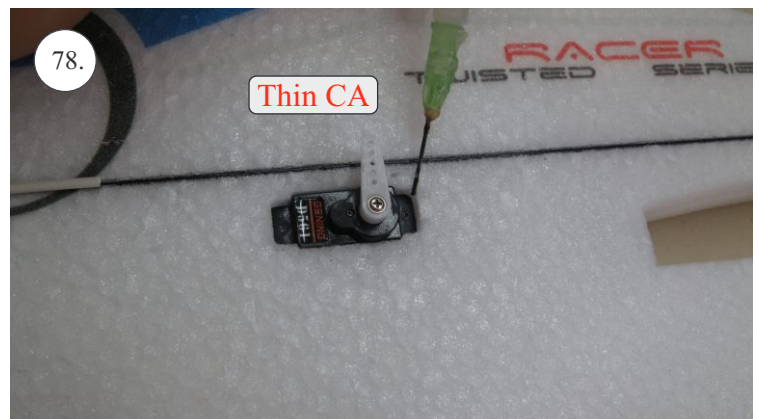

V1.0

Kit Contents:

- * fuselage
- * wings
- * horizontal stabilizer
- * vertical stabilizer
- * accessory pack
- * pushrods set

Accessory Pack Contents:

- * carbon diam. 1.5x50mm ... 2x
- * brass pin clevises ... 8x
- * heatshrink tube ... 5x
- * bowden end ... 2x
- * plastic arm ... 1x
- * plywood parts

Horns etc.:

1. elevator horns
2. rudder horns
3. ailerons horns

You may also need:

- * sharp x-acto knife
- * philips screwdriver
- * tweezers
- * little pliers
- * CA glue medium + thin, CA kicker
- * drill 1mm
- * ruler
- * pencil (marker)
- * fine handsaw (Dremmel)