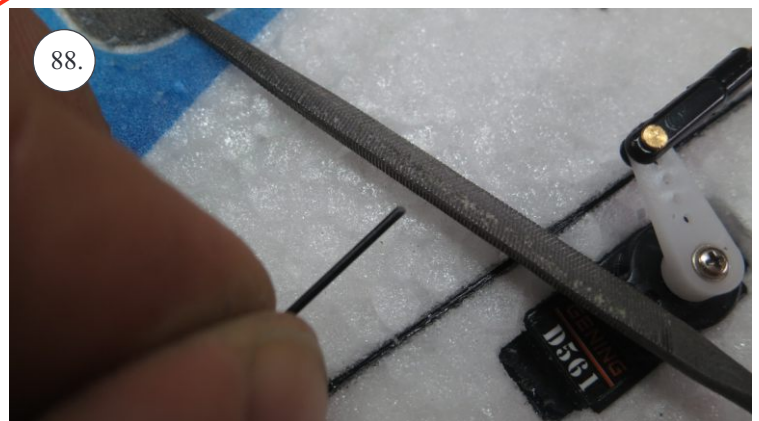

V1.0

Kit Contents:

- * fuselage
- * wings
- * horizontal stabilizer
- * vertical stabilizer
- * accessory pack
- * pushrods set

Accessory Pack Contents:

- * carbon diam. 1.5x50mm ... 2x
- * brass pin clevises ... 8x
- * heatshrink tube ... 5x
- * bowden end ... 2x
- * plastic arm ... 1x
- * plywood parts

Horns etc.:

1. elevator horns
2. rudder horns
3. ailerons horns

You may also need:

- * sharp x-acto knife
- * philips screwdriver
- * tweezers
- * little pliers
- * CA glue medium + thin, CA kicker
- * drill 1mm
- * ruler
- * pencil (marker)
- * fine handsaw (Dremmel)