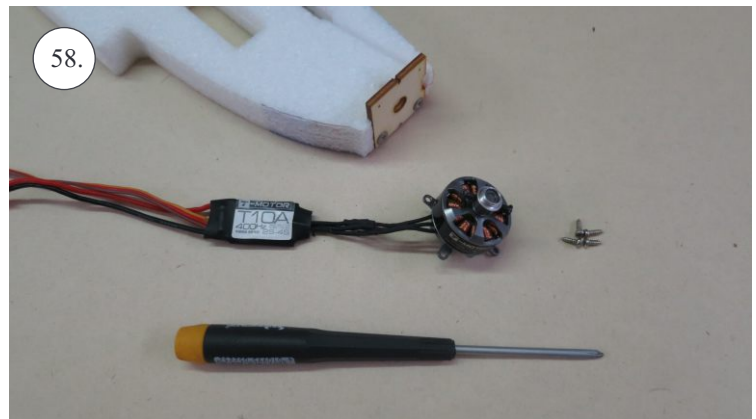

V1.0

Kit Contents:

- * fuselage
- * wings
- * horizontal stabilizer
- * vertical stabilizer
- * accessory pack
- * pushrods set

Accessory Pack Contents:

- * carbon diam. 1.5x50mm ... 2x
- * brass pin clevises ... 8x
- * heatshrink tube ... 5x
- * bowden end ... 2x
- * plastic arm ... 1x
- * plywood parts

Horns etc.:

1. elevator horns
2. rudder horns
3. ailerons horns

You may also need:

- * sharp x-acto knife
- * philips screwdriver
- * tweezers
- * little pliers
- * CA glue medium + thin, CA kicker
- * drill 1mm
- * ruler
- * pencil (marker)
- * fine handsaw (Dremmel)