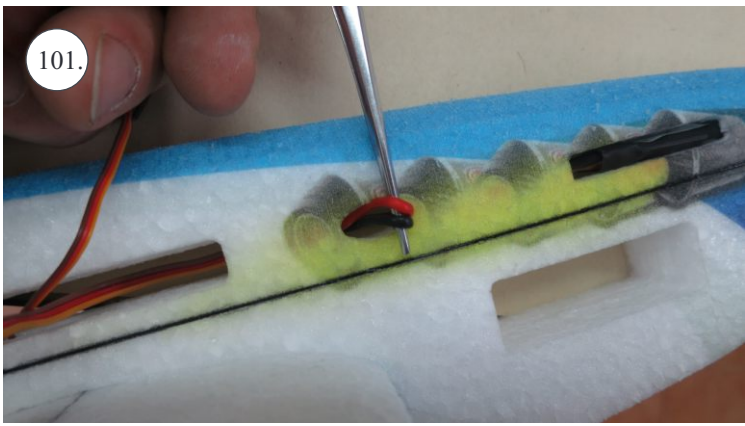

V1.0

Kit Contents:

- * fuselage
- * wings
- * horizontal stabilizer
- * vertical stabilizer
- * accessory pack
- * pushrods set

Accessory Pack Contents:

- * carbon diam. 1.5x50mm ... 2x
- * brass pin clevises ... 8x
- * heatshrink tube ... 5x
- * bowden end ... 2x
- * plastic arm ... 1x
- * plywood parts

Horns etc.:

1. elevator horns
2. rudder horns
3. ailerons horns

You may also need:

- * sharp x-acto knife
- * philips screwdriver
- * tweezers
- * little pliers
- * CA glue medium + thin, CA kicker
- * drill 1mm
- * ruler
- * pencil (marker)
- * fine handsaw (Dremmel)