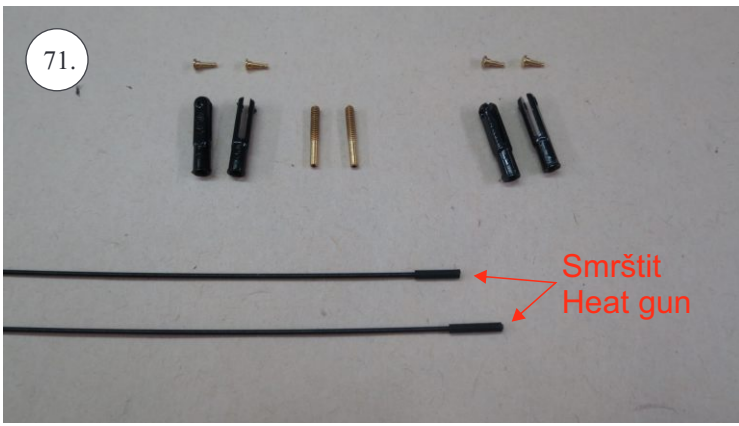

V1.0

Kit Contents:

- * fuselage
- * wings
- * horizontal stabilizer
- * vertical stabilizer
- * accessory pack
- * pushrods set

Accessory Pack Contents:

- * carbon diam. 1.5x50mm ... 2x
- * brass pin clevises ... 8x
- * heatshrink tube ... 5x
- * bowden end ... 2x
- * plastic arm ... 1x
- * plywood parts

Horns etc.:

1. elevator horns
2. rudder horns
3. ailerons horns

You may also need:

- * sharp x-acto knife
- * philips screwdriver
- * tweezers
- * little pliers
- * CA glue medium + thin, CA kicker
- * drill 1mm
- * ruler
- * pencil (marker)
- * fine handsaw (Dremmel)