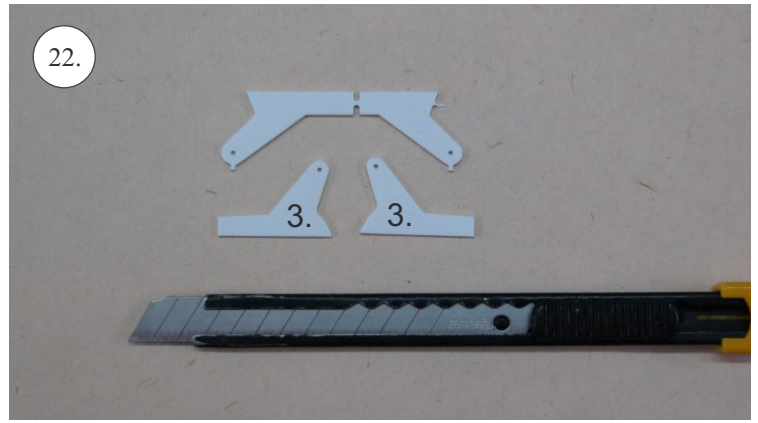

V1.0

Kit Contents:

- * fuselage
- * wings
- * horizontal stabilizer
- * vertical stabilizer
- * accessory pack
- * pushrods set

Accessory Pack Contents:

- * carbon diam. 1.5x50mm ... 2x
- * brass pin clevises ... 8x
- * heatshrink tube ... 5x
- * bowden end ... 2x
- * plastic arm ... 1x
- * plywood parts

Horns etc.:

1. elevator horns
2. rudder horns
3. ailerons horns

You may also need:

- * sharp x-acto knife
- * philips screwdriver
- * tweezers
- * little pliers
- * CA glue medium + thin, CA kicker
- * drill 1mm
- * ruler
- * pencil (marker)
- * fine handsaw (Dremmel)