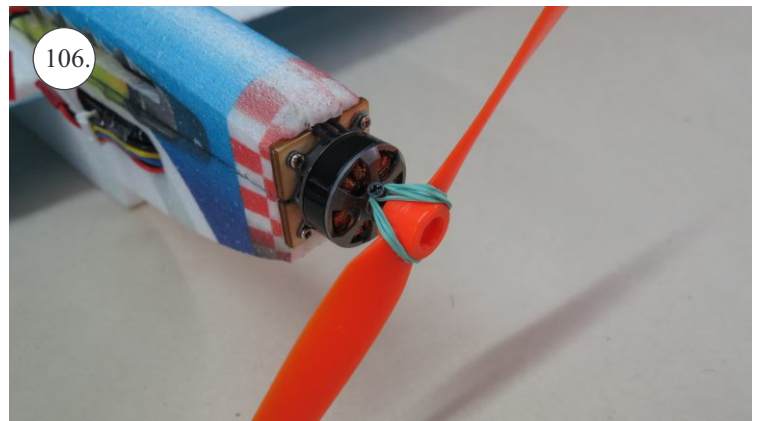

V1.0

Kit Contents:

- * fuselage
- * wings
- * horizontal stabilizer
- * vertical stabilizer
- * accessory pack
- * pushrods set

Accessory Pack Contents:

- * carbon diam. 1.5x50mm ... 2x
- * brass pin clevises ... 8x
- * heatshrink tube ... 5x
- * bowden end ... 2x
- * plastic arm ... 1x
- * plywood parts

Horns etc.:

1. elevator horns
2. rudder horns
3. ailerons horns

You may also need:

- * sharp x-acto knife
- * philips screwdriver
- * tweezers
- * little pliers
- * CA glue medium + thin, CA kicker
- * drill 1mm
- * ruler
- * pencil (marker)
- * fine handsaw (Dremmel)