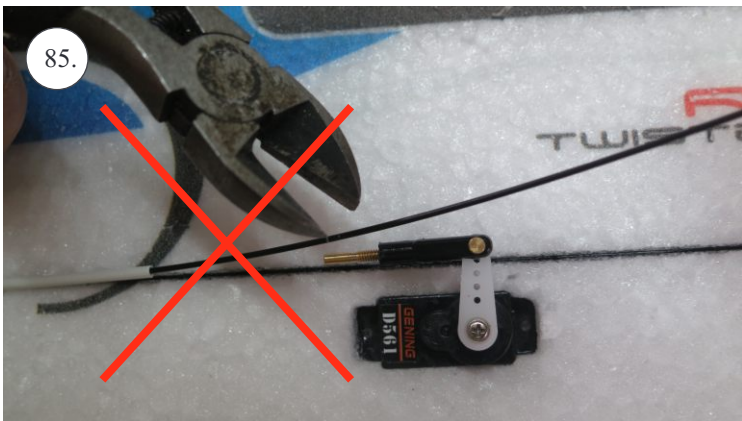

V1.0

Kit Contents:

- * fuselage
- * wings
- * horizontal stabilizer
- * vertical stabilizer
- * accessory pack
- * pushrods set

Accessory Pack Contents:

- * carbon diam. 1.5x50mm ... 2x
- * brass pin clevises ... 8x
- * heatshrink tube ... 5x
- * bowden end ... 2x
- * plastic arm ... 1x
- * plywood parts

Horns etc.:

1. elevator horns
2. rudder horns
3. ailerons horns

You may also need:

- * sharp x-acto knife
- * philips screwdriver
- * tweezers
- * little pliers
- * CA glue medium + thin, CA kicker
- * drill 1mm
- * ruler
- * pencil (marker)
- * fine handsaw (Dremmel)