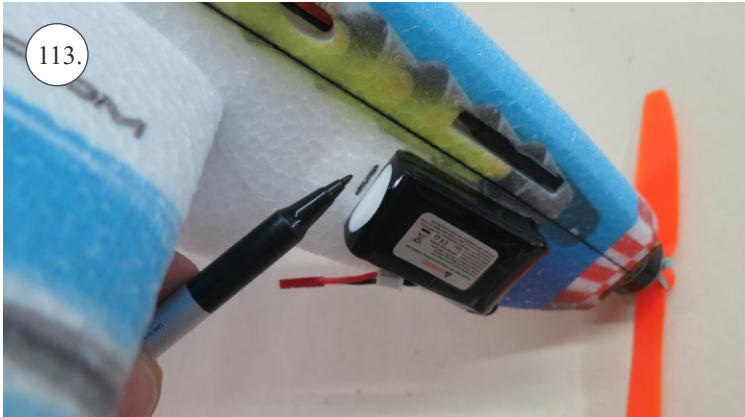

Přejeme Vám mnoho zábavy s modely Twisted racers series.

Váš RC Factory team.

We wish you a lot of fun with models Twisted Racers series.

Your RC Factory team.