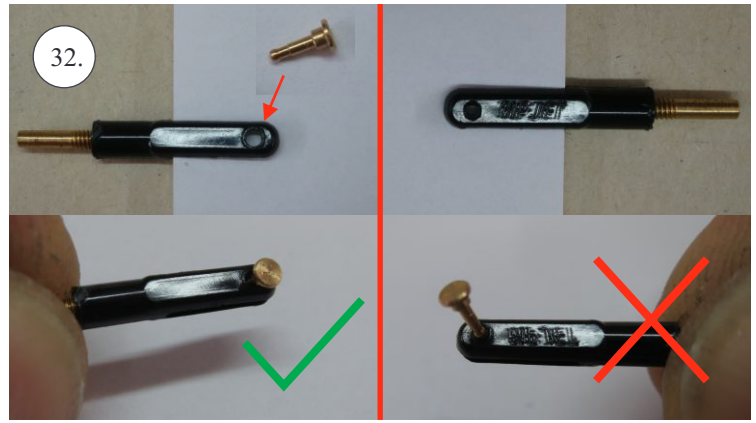

V1.0

Kit Contents:

- * fuselage
- * wings
- * horizontal stabilizer
- * vertical stabilizer
- * accessory pack
- * pushrods set

Accessory Pack Contents:

- * carbon diam. 1.5x50mm ... 2x
- * brass pin clevises ... 8x
- * heatshrink tube ... 5x
- * bowden end ... 2x
- * plastic arm ... 1x
- * plywood parts

Horns etc.:

1. elevator horns
2. rudder horns
3. ailerons horns

You may also need:

- * sharp x-acto knife
- * philips screwdriver
- * tweezers
- * little pliers
- * CA glue medium + thin, CA kicker
- * drill 1mm
- * ruler
- * pencil (marker)
- * fine handsaw (Dremmel)