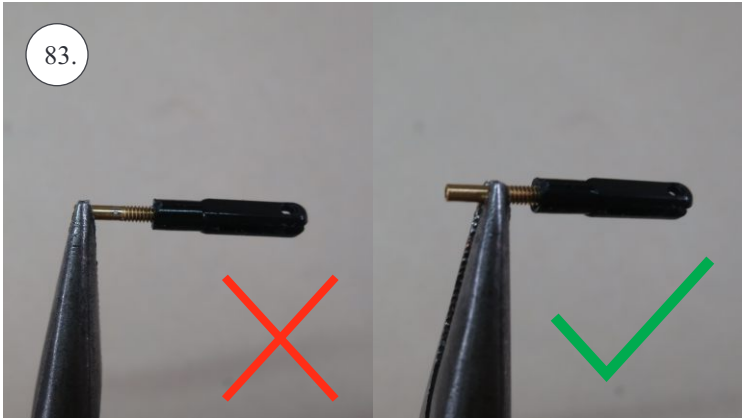

V1.0

Kit Contents:

- * fuselage
- * wings
- * horizontal stabilizer
- * vertical stabilizer
- * accessory pack
- * pushrods set

Accessory Pack Contents:

- * carbon diam. 1.5x50mm ... 2x
- * brass pin clevises ... 8x
- * heatshrink tube ... 5x
- * bowden end ... 2x
- * plastic arm ... 1x
- * plywood parts

Horns etc.:

1. elevator horns
2. rudder horns
3. ailerons horns

You may also need:

- * sharp x-acto knife
- * philips screwdriver
- * tweezers
- * little pliers
- * CA glue medium + thin, CA kicker
- * drill 1mm
- * ruler
- * pencil (marker)
- * fine handsaw (Dremmel)