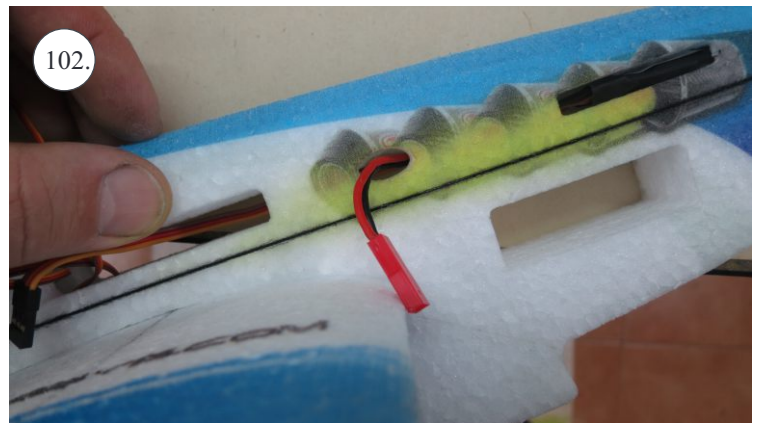

V1.0

Kit Contents:

- * fuselage
- * wings
- * horizontal stabilizer
- * vertical stabilizer
- * accessory pack
- * pushrods set

Accessory Pack Contents:

- * carbon diam. 1.5x50mm ... 2x
- * brass pin clevises ... 8x
- * heatshrink tube ... 5x
- * bowden end ... 2x
- * plastic arm ... 1x
- * plywood parts

Horns etc.:

1. elevator horns
2. rudder horns
3. ailerons horns

You may also need:

- * sharp x-acto knife
- * philips screwdriver
- * tweezers
- * little pliers
- * CA glue medium + thin, CA kicker
- * drill 1mm
- * ruler
- * pencil (marker)
- * fine handsaw (Dremmel)