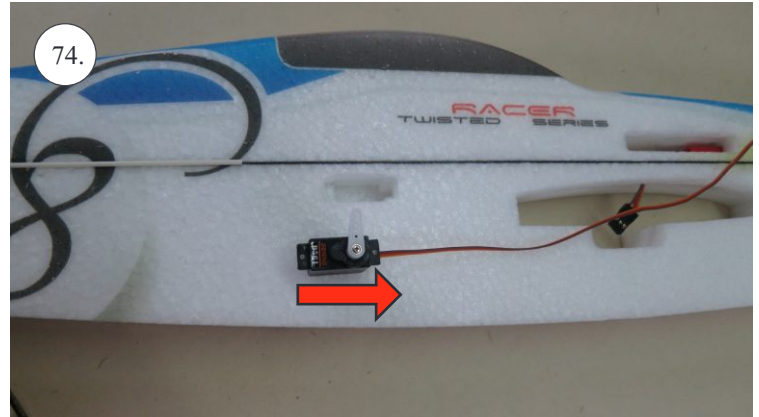

V1.0

Kit Contents:

- * fuselage
- * wings
- * horizontal stabilizer
- * vertical stabilizer
- * accessory pack
- * pushrods set

Accessory Pack Contents:

- * carbon diam. 1.5x50mm ... 2x
- * brass pin clevises ... 8x
- * heatshrink tube ... 5x
- * bowden end ... 2x
- * plastic arm ... 1x
- * plywood parts

Horns etc.:

1. elevator horns
2. rudder horns
3. ailerons horns

You may also need:

- * sharp x-acto knife
- * philips screwdriver
- * tweezers
- * little pliers
- * CA glue medium + thin, CA kicker
- * drill 1mm
- * ruler
- * pencil (marker)
- * fine handsaw (Dremmel)