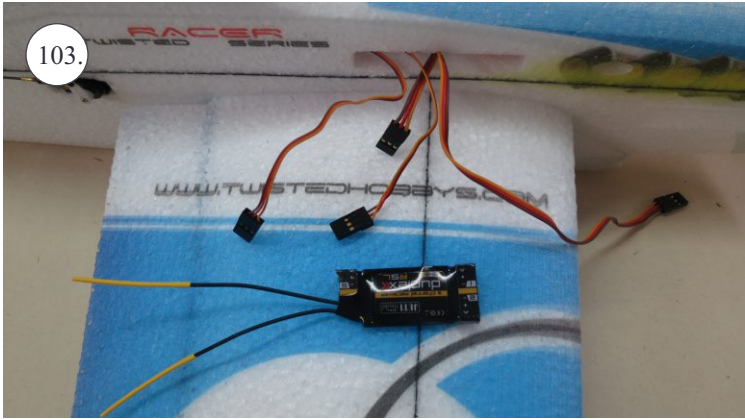

V1.0

Kit Contents:

- * fuselage
- * wings
- * horizontal stabilizer
- * vertical stabilizer
- * accessory pack
- * pushrods set

Accessory Pack Contents:

- * carbon diam. 1.5x50mm ... 2x
- * brass pin clevises ... 8x
- * heatshrink tube ... 5x
- * bowden end ... 2x
- * plastic arm ... 1x
- * plywood parts

Horns etc.:

1. elevator horns
2. rudder horns
3. ailerons horns

You may also need:

- * sharp x-acto knife
- * philips screwdriver
- * tweezers
- * little pliers
- * CA glue medium + thin, CA kicker
- * drill 1mm
- * ruler
- * pencil (marker)
- * fine handsaw (Dremmel)