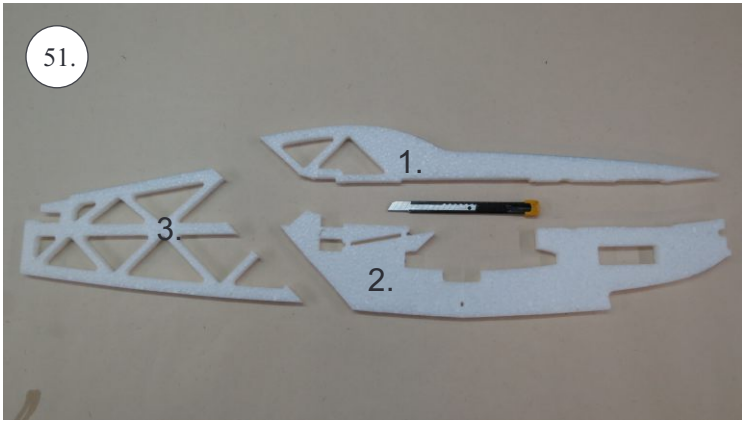

V1.0

Kit Contents:

- * fuselage
- * wings
- * horizontal stabilizer
- * vertical stabilizer
- * accessory pack
- * pushrods set

Accessory Pack Contents:

- * carbon diam. 1.5x50mm ... 2x
- * brass pin clevises ... 8x
- * heatshrink tube ... 5x
- * bowden end ... 2x
- * plastic arm ... 1x
- * plywood parts

Horns etc.:

1. elevator horns
2. rudder horns
3. ailerons horns

You may also need:

- * sharp x-acto knife
- * philips screwdriver
- * tweezers
- * little pliers
- * CA glue medium + thin, CA kicker
- * drill 1mm
- * ruler
- * pencil (marker)
- * fine handsaw (Dremmel)