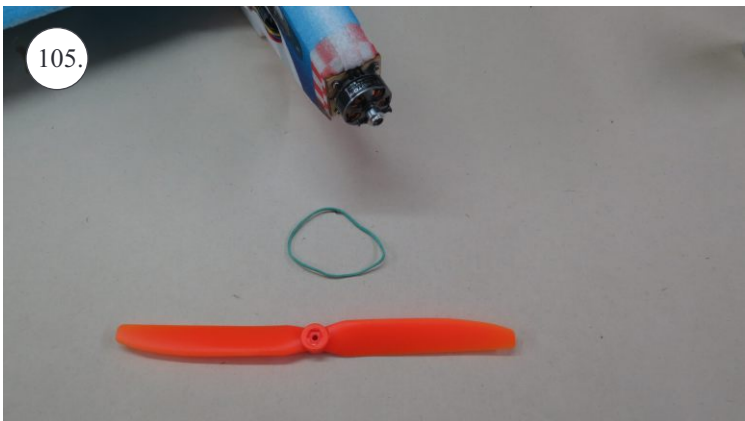

V1.0

Kit Contents:

- * fuselage
- * wings
- * horizontal stabilizer
- * vertical stabilizer
- * accessory pack
- * pushrods set

Accessory Pack Contents:

- * carbon diam. 1.5x50mm ... 2x
- * brass pin clevises ... 8x
- * heatshrink tube ... 5x
- * bowden end ... 2x
- * plastic arm ... 1x
- * plywood parts

Horns etc.:

1. elevator horns
2. rudder horns
3. ailerons horns

You may also need:

- * sharp x-acto knife
- * philips screwdriver
- * tweezers
- * little pliers
- * CA glue medium + thin, CA kicker
- * drill 1mm
- * ruler
- * pencil (marker)
- * fine handsaw (Dremmel)