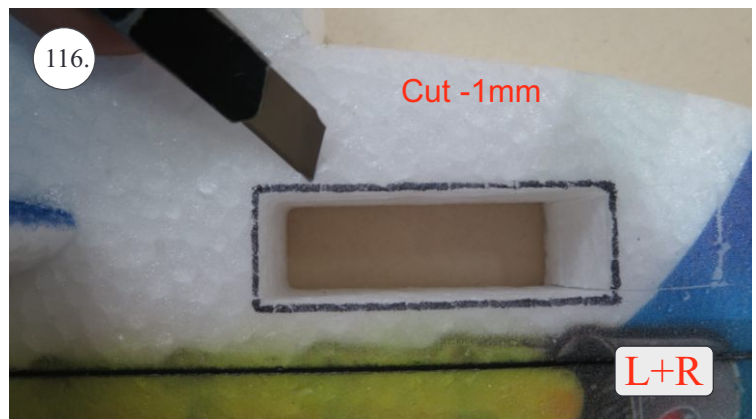

Přejeme Vám mnoho zábavy s modely Twisted racers series.

Váš RC Factory team.

We wish you a lot of fun with models Twisted Racers series.

Your RC Factory team.