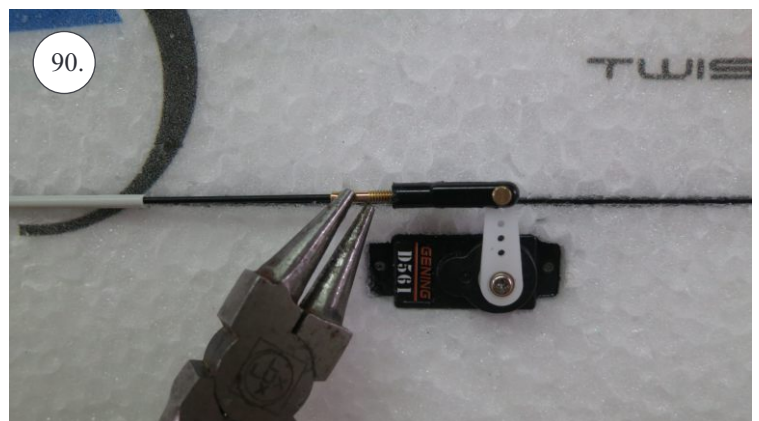

V1.0

Kit Contents:

- * fuselage
- * wings
- * horizontal stabilizer
- * vertical stabilizer
- * accessory pack
- * pushrods set

Accessory Pack Contents:

- * carbon diam. 1.5x50mm ... 2x
- * brass pin clevises ... 8x
- * heatshrink tube ... 5x
- * bowden end ... 2x
- * plastic arm ... 1x
- * plywood parts

Horns etc.:

1. elevator horns
2. rudder horns
3. ailerons horns

You may also need:

- * sharp x-acto knife
- * philips screwdriver
- * tweezers
- * little pliers
- * CA glue medium + thin, CA kicker
- * drill 1mm
- * ruler
- * pencil (marker)
- * fine handsaw (Dremmel)