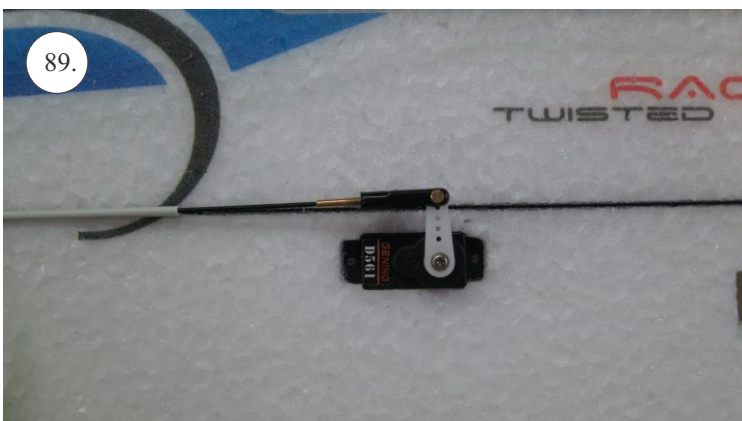

V1.0

Kit Contents:

- * fuselage
- * wings
- * horizontal stabilizer
- * vertical stabilizer
- * accessory pack
- * pushrods set

Accessory Pack Contents:

- * carbon diam. 1.5x50mm ... 2x
- * brass pin clevises ... 8x
- * heatshrink tube ... 5x
- * bowden end ... 2x
- * plastic arm ... 1x
- * plywood parts

Horns etc.:

1. elevator horns
2. rudder horns
3. ailerons horns

You may also need:

- * sharp x-acto knife
- * philips screwdriver
- * tweezers
- * little pliers
- * CA glue medium + thin, CA kicker
- * drill 1mm
- * ruler
- * pencil (marker)
- * fine handsaw (Dremmel)