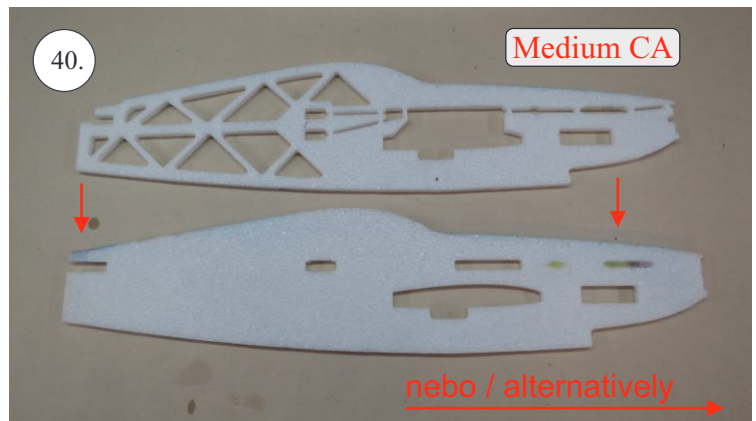

V1.0

Kit Contents:

- * fuselage
- * wings
- * horizontal stabilizer
- * vertical stabilizer
- * accessory pack
- * pushrods set

Accessory Pack Contents:

- * carbon diam. 1.5x50mm ... 2x
- * brass pin clevises ... 8x
- * heatshrink tube ... 5x
- * bowden end ... 2x
- * plastic arm ... 1x
- * plywood parts

Horns etc.:

1. elevator horns
2. rudder horns
3. ailerons horns

You may also need:

- * sharp x-acto knife
- * philips screwdriver
- * tweezers
- * little pliers
- * CA glue medium + thin, CA kicker
- * drill 1mm
- * ruler
- * pencil (marker)
- * fine handsaw (Dremmel)