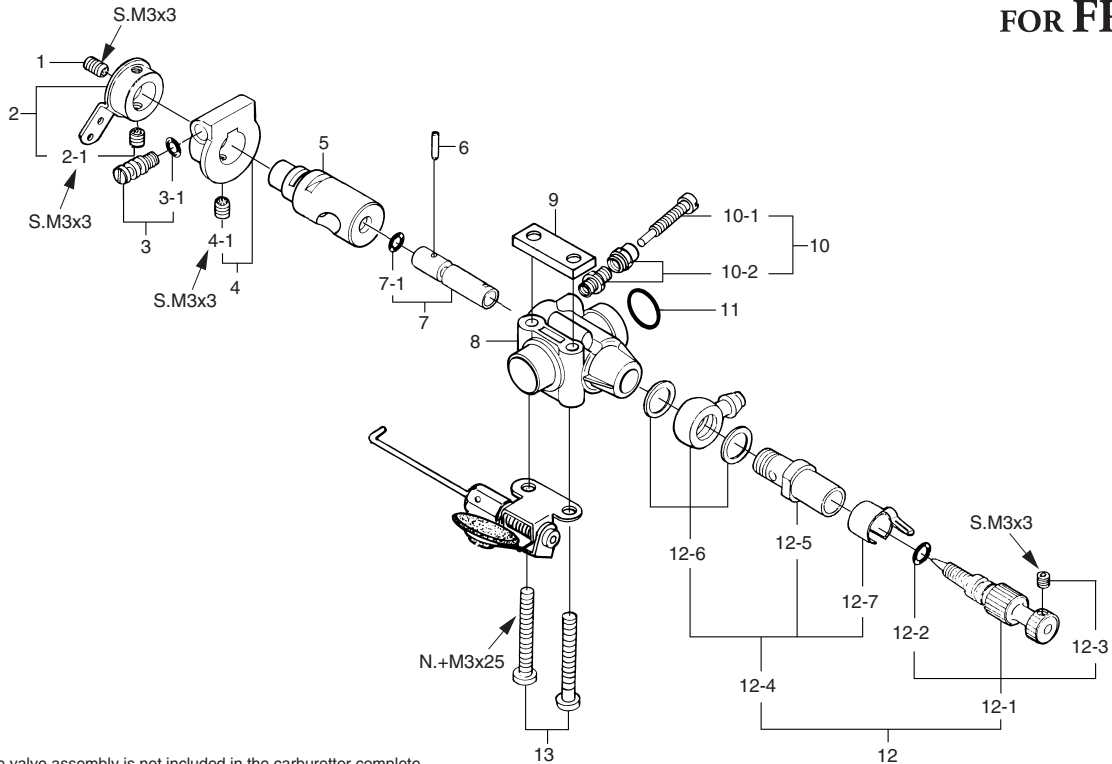

Note: The choke valve assembly is not included in the carburettor complete.

\* Type of screw

C...Cap Screw M...Oval Fillister-Head Screw

F...Flat Head Screw N...Round Head Screw S...Set Screw

No.	Code No.	Description
1	26381501	Set-screw
2	22481400	Throttle Lever Assembly
2-1	26381501	Set-screw
3	46481320	Mixture Control Screw Assembly
3-1	22781800	"O" Ring (2pcs.)
4	46481330	Mixture Control Screw Holder Assembly
4-1	26381501	Set-screw
5	47081200	Carburetor Rotor
6	46281340	Mixture Control Valve Pin
7	46481310	Mixture Control Valve Assembly
7-1	22781800	"O" Ring (2pcs.)
8	47081100	Carburetor Body
9	47081140	Carburetor Spacer
10	26781619	Throttle Stop Screw Assembly
10-1	26681305	Throttle Stop Screw
10-2	26681803	Throttle Stop Screw Holder
11	45115000	Carburetor Rubber Gasket
12	46281900	Needle Valve Assembly
12-1	29081952	Needle Assembly
12-2	24981837	"O" Ring (2pcs.)
12-3	26381501	Set-screw
12-4	46181940	Needle Valve Holder Assembly
12-5	46181941	Needle Valve Holder
12-6	46181950	Fuel Inlet
12-7	26711305	Ratchet Spring
13	47081700	Carburetor Retaining Screw

### O.S. GENUINE PARTS & ACCESSORIES

Code No.	Description
46210300	3/8"-M5 (L) Propeller Locknut Set For Truturn Spinner
72108000	Flexible Exhaust Pipe (1011A) (120mm)
72108010	Flexible Exhaust Pipe (1011B) (240mm)
47069000	Exhaust Collector Ring (Front installation)
47069010	Exhaust Collector Ring (Rear installation)
71531000	Non-Bubble Weight
72403050	Super Filter (L)
79870050	M5 Blind Nut (10pcs.)
55500004	M5 Lock Washer (10sets.)
79871020	M2.6x7 Cap Screw Set (10pcs.)
79871030	M2.6x10 Cap Screw Set (10pcs.)
79871060	M3.5x8 Cap Screw Set (10pcs.)
79871100	M3.5x20 Cap Screw Set (10pcs.)
71521000	Long Socket Wrench With Plug Grip