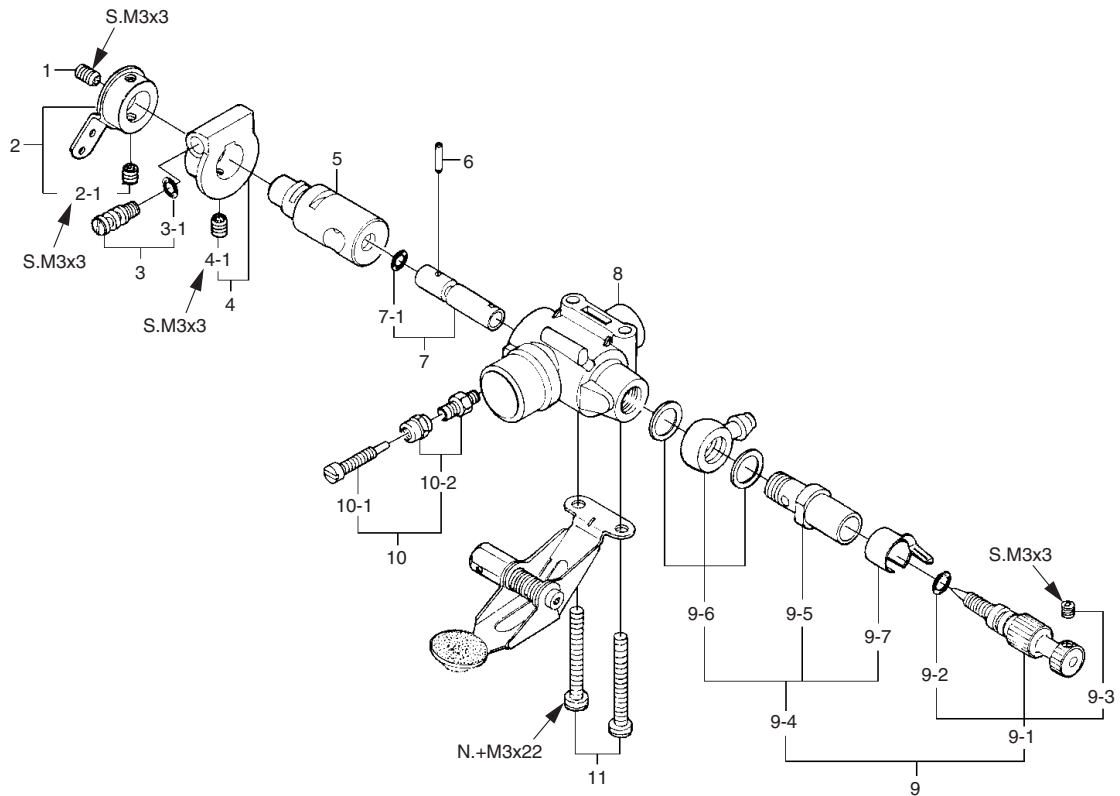

Note: The choke valve assembly is not included in the carburetor complete.

* Type of screw

C...Cap Screw M...Oval Fillister-Head Screw

F...Flat Head Screw N...Round Head Screw S...Set Screw

No.	Code No.	Description
1	26381501	Set-screw
2	24981405	Throttle Lever Assembly
2-1	26381501	Set-screw
3	46481320	Mixture Control Screw Assembly
3-1	22781800	"O" Ring (2pcs.)
4	46481330	Mixture Control Screw Holder Assembly
4-1	26381501	Set-screw
5	46481200	Carburetor Rotor
6	46281340	Mixture Control Valve Pin
7	46481310	Mixture Control Valve Assembly
7-1	22781800	"O" Ring (2pcs.)
8	46481100	Carburetor Body
9	46281900	Needle Valve Assembly
9-1	29081952	Needle Assembly
9-2	24981837	"O" Ring (2pcs.)
9-3	26381501	Set-screw
9-4	46181940	Needle Valve Holder Assembly
9-5	46181941	Needle Valve Holder
9-6	46181950	Fuel Inlet
9-7	26711305	Ratchet Spring
10	26781619	Throttle Stop Screw Assembly
10-1	26681305	Throttle Stop Screw
10-2	26681803	Throttle Stop Screw Holder
11	45581700	Carburetor Retaining Screw

O.S. GENUINE PARTS & ACCESSORIES

Code No.	Description
72200130	Booster Terminal Kit
46110200	5/16"-M5 (L) Propeller Locknut Set For Truturn Spinner
71531000	Non-Bubble Weight
72403050	Super Filter (L)
79870050	M5 Blind Nut (10pcs.)
55500004	M5 Lock Washer (10sets.)
79871020	M2.6x7 Cap Screw Set (10pcs.)
79871070	M3.5x10 Cap Screw Set (10pcs.)
79871080	M3.5x12 Cap Screw Set (10pcs.)
79871090	M3.5x15 Cap Screw Set (10pcs.)
79871100	M3.5x20 Cap Screw Set (10pcs.)
71521000	Long Socket Wrench With Plug Grip