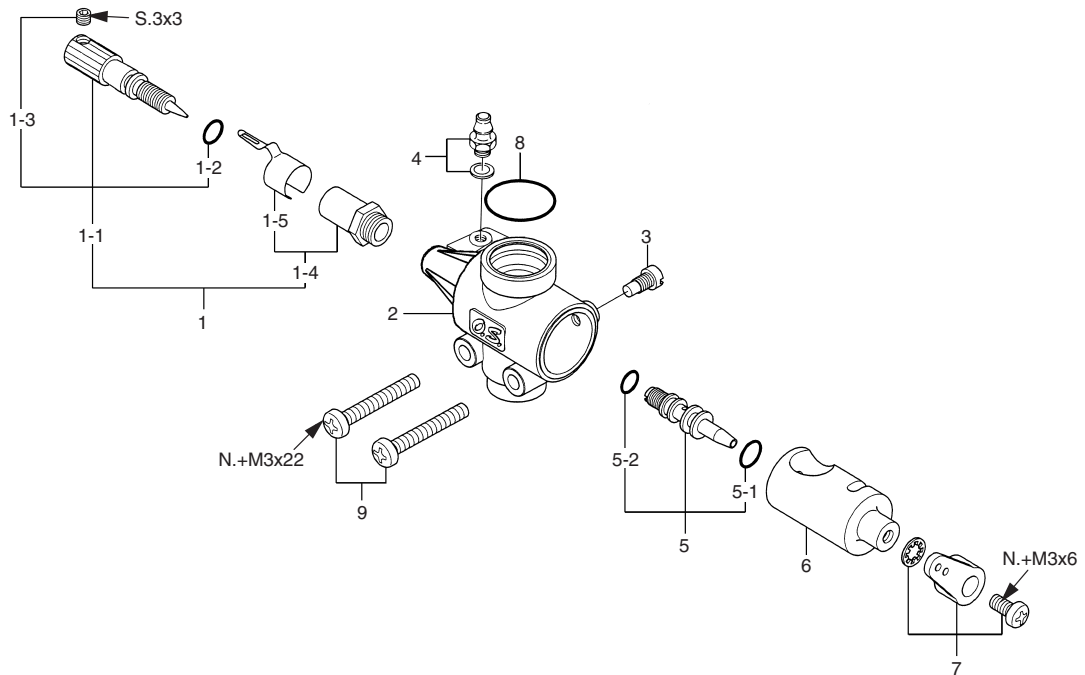

No.	Code No.	Description
17	44007010	Cover Plate
18	44002020	Crankshaft
19	45630000	Crankshaft Ball Bearing (R)
20	44001010	Crankcase
21	45771000	Breather Nipple (No.5)
22	45231100	Camshaft Ball Bearing (1pc.)
23	45962010	Camshaft
24	44001100	Cam Cover
25	44066000	Push Rod (2pcs.)
26	44066100	Push Rod Cover Assembly (2pcs.)
26-1	44066110	Push Rod Cover (1pc.)
26-2	24881824	Push Rod Cover "O" Ring (2pcs.)
27	45564000	Cam Follower (2pcs.)
28	26731002	Crankshaft Ball Bearing (F)
29	46120000	Thrust Washer
30	44008000	Drive Hub
30-1	29008219	Woodruff Key
31	45910100	Locknut Set
	45925010	Silencer (F-4020)
	45925100	Silencer Body
	45926000	Exhaust Header Pipe Assembly
	71615009	Glow Plug Type F

\* Type of screw  
 C...Cap Screw M...Oval Fillister-Head Screw  
 F...Flat Head Screw N...Round Head Screw S...Set Screw

No.	Code No.	Description
1	45984900	Needle Valve Assembly
1-1	24081970	Needle Assembly
1-2	24981837	"O" Ring (2pcs.)
1-3	26381501	Set Screw
1-4	27381940	Needle Valve Holder Assembly
1-5	26711305	Ratchet Spring
2	44082100	Carburetor Body
3	45581820	Rotor Guide Screw
4	22681953	Fuel Inlet (No.1)
5	45582300	Mixture Control Valve Assembly
5-1	46066319	"O" Ring (L) (2pcs.)
5-2	24881824	"O" Ring (S) (2pcs.)
6	44082200	Carburetor Rotor
7	27881400	Throttle Lever Assembly
8	46115000	Carburetor Rubber Gasket
9	45581700	Carburetor Retaining Screw (2pcs.)