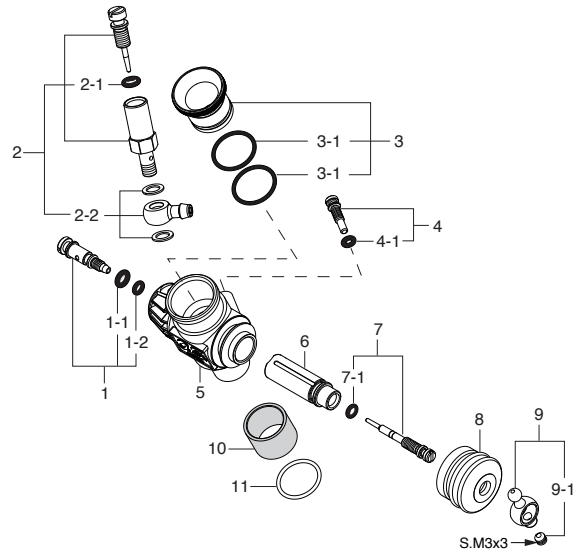

O.S. SPEED 12XZ Spec II

(11680)

TYPE 12F(B)

(21682000)

CAP SCREW SETS (10pcs./sets)

Code No.	Size	Pcs. used in an engine
79871020	M2.6x7	Cover Plate Retaining Screw (4pcs.)
79871050	M2.6x15	Carburetor Retainer Retaining Screw (1pc.)
79871160	M3x16	Cylinder Head Retaining Screw (4pcs.)

*Type of screw

C...Cap Screw M...Oval Fillister-Head Screw

F...Flat Head Screw N...Round Head Screw S...Set Screw

No.	Code No.	Description
* 1	21654010	Outer Head
* 2	21654110	Inner Head
3	21531410	Head Gasket Set (2pcs.)
* 4	21653000	Cylinder & Piston Assembly
5	21536000	Piston Pin
6	21817000	Piston Pin Retainer (2pcs.)
* 7	21655000	Connecting Rod
* 8	21653300	Built-Up Parts Set (No.4.5.6.7)
* 9	21682000	Carburetor Complete (Type 12F(B))
10	21538170	Carburetor Retainer Assembly
11	22631020	Crankshaft Ball Bearing (Front)
* 12	21651010	Crankcase
13	21931100	Crankshaft Ball Bearing (Rear)
* 14	21652010	Crankshaft
15	21921800	Cover Gasket
16	21537000	Cover Plate
	71642060	Glow Plug RP6
	21427200	Exhaust Seal Ring (2pcs.)
	21682950	Dust Cap Set (3mm 1pc,16mm 2pcs.)

Items marked * are available for only limited time.
(One year after discontinuing the production)

No.	Code No.	Description
1	21982700	Mixture Control Valve Assembly
1-1	27881820	"O" Ring (L) (2pcs.)
1-2	22781800	"O" Ring (S) (2pcs.)
2	21681900	Needle Valve Assembly
2-1	27881820	"O" Ring (2pcs.)
2-2	21881950	No.14 Universal Nipple Assembly
3	71533255	Carburetor Reducer (5.5mm Red)
3-1	22615000	"O" Ring (1pc.)
4	21982620	Throttle Stop Screw
4-1	22781800	"O" Ring (S) (2pcs.)
5	21682100	Carburetor Body (w/Thermo Insulator)
6	21682200	Slide Valve
7	21682500	Metering Needle Assembly
7-1	22781800	"O" Ring (S) (2pcs.)
8	21982520	Dust Cover
9	23818430	Ball Link No.5
9-1	26381501	Set Screw
10	21982900	Thermo Insulator
11	22615000	Carburetor Rubber Gasket