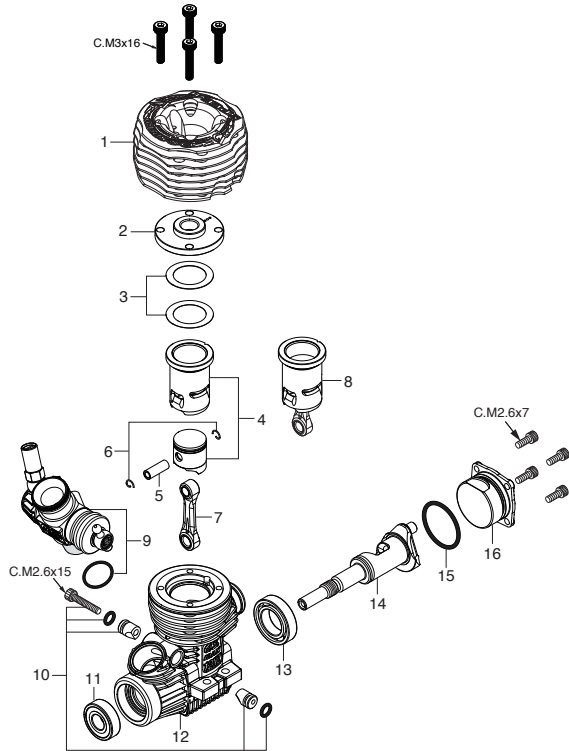

O.S. SPEED 12XZ Spec II

(11680)

TYPE 12F(B)

(21682000)

CAP SCREW SETS (10pcs./sets)

Code No.	Size	Pcs. used in an engine
79871020	M2.6x7	Cover Plate Retaining Screw (4pcs.)
79871050	M2.6x15	Carburetor Retainer Retaining Screw (1pc.)
79871160	M3x16	Cylinder Head Retaining Screw (4pcs.)

*Type of screw

C...Cap Screw M...Oval Fillister-Head Screw

F...Flat Head Screw N...Round Head Screw S...Set Screw

No.	Code No.	Description
* 1	21654010	Outer Head
* 2	21654110	Inner Head
3	21531410	Head Gasket Set (2pcs.)
* 4	21653000	Cylinder & Piston Assembly
5	21536000	Piston Pin
6	21817000	Piston Pin Retainer (2pcs.)
* 7	21655000	Connecting Rod
* 8	21653300	Built-Up Parts Set (No.4.5.6.7)
* 9	21682000	Carburetor Complete (Type 12F(B))
10	21538170	Carburetor Retainer Assembly
11	22631020	Crankshaft Ball Bearing (Front)
* 12	21651010	Crankcase
13	21931100	Crankshaft Ball Bearing (Rear)
* 14	21652010	Crankshaft
15	21921800	Cover Gasket
16	21537000	Cover Plate
	71642060	Glow Plug RP6
	21427200	Exhaust Seal Ring (2pcs.)
	21682950	Dust Cap Set (3mm 1pc,16mm 2pcs.)

Items marked * are available for only limited time.
(One year after discontinuing the production)

No.	Code No.	Description
1	21982700	Mixture Control Valve Assembly
1-1	27881820	"O" Ring (L) (2pcs.)
1-2	22781800	"O" Ring (S) (2pcs.)
2	21681900	Needle Valve Assembly
2-1	27881820	"O" Ring (2pcs.)
2-2	21881950	No.14 Universal Nipple Assembly
3	71533255	Carburetor Reducer (5.5mm Red)
3-1	22615000	"O" Ring (1pc.)
4	21982620	Throttle Stop Screw
4-1	22781800	"O" Ring (S) (2pcs.)
5	21682100	Carburetor Body (w/Thermo Insulator)
6	21682200	Slide Valve
7	21682500	Metering Needle Assembly
7-1	22781800	"O" Ring (S) (2pcs.)
8	21982520	Dust Cover
9	23818430	Ball Link No.5
9-1	26381501	Set Screw
10	21982900	Thermo Insulator
11	22615000	Carburetor Rubber Gasket