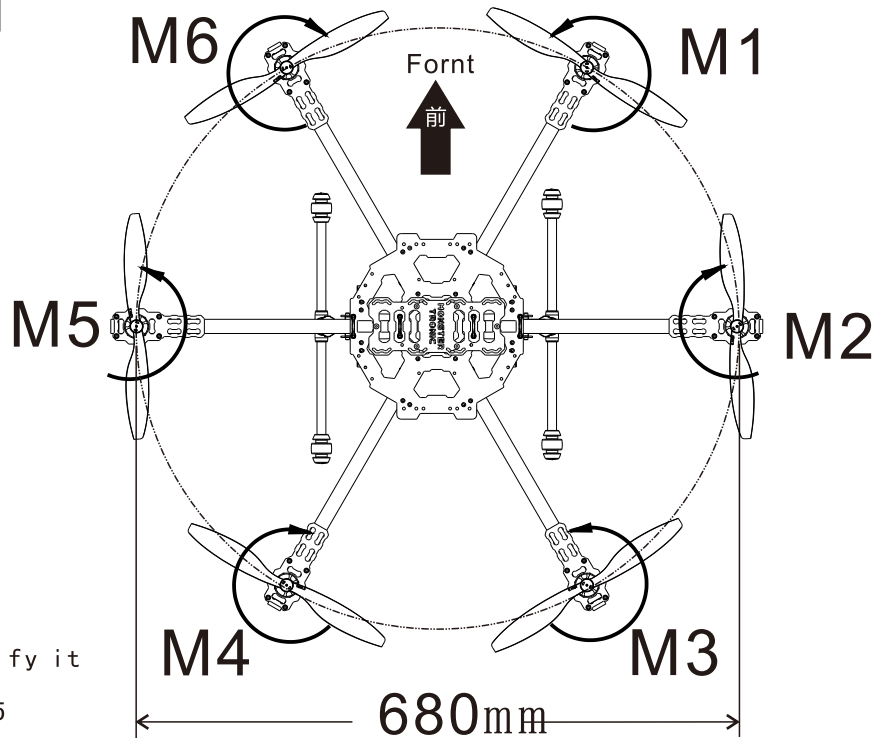

TAROT

螺旋桨有正反之分，安装前请仔细辨认！

M1、M3、M5相同，M2、M4、M6相同。

There are difference of pros and cons in the propeller, please identify it carefully before installation ! M1、M3、M5 is the same, M2、M4、M6 is the same too.