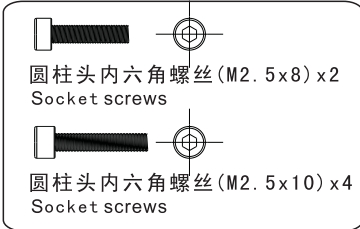

-  圆头内六角螺丝 (M2.5x28mm) x8  
Socket screws
-  圆头内六角螺丝 (M2.5x22mm) x6  
Socket screws
-  圆头内六角台阶螺丝 (φ3.2xM2.5x5mm) x 20  
Round six angle screws stage

焊线示意图

CAUTION  
注意

要求各处  
焊点无虚焊

接线示意图

半圆头内六角螺丝 (M3x6mm) x6  
Socket button head screw

**TAROT**

螺旋桨有正反之分，安装前请仔细辨认！

M1、M3、M5相同，M2、M4、M6相同。

There are difference of pros and cons in the propeller, please identify it carefully before installation ! M1、M3、M5 is the same ! M2、M4、M6 is the same too.