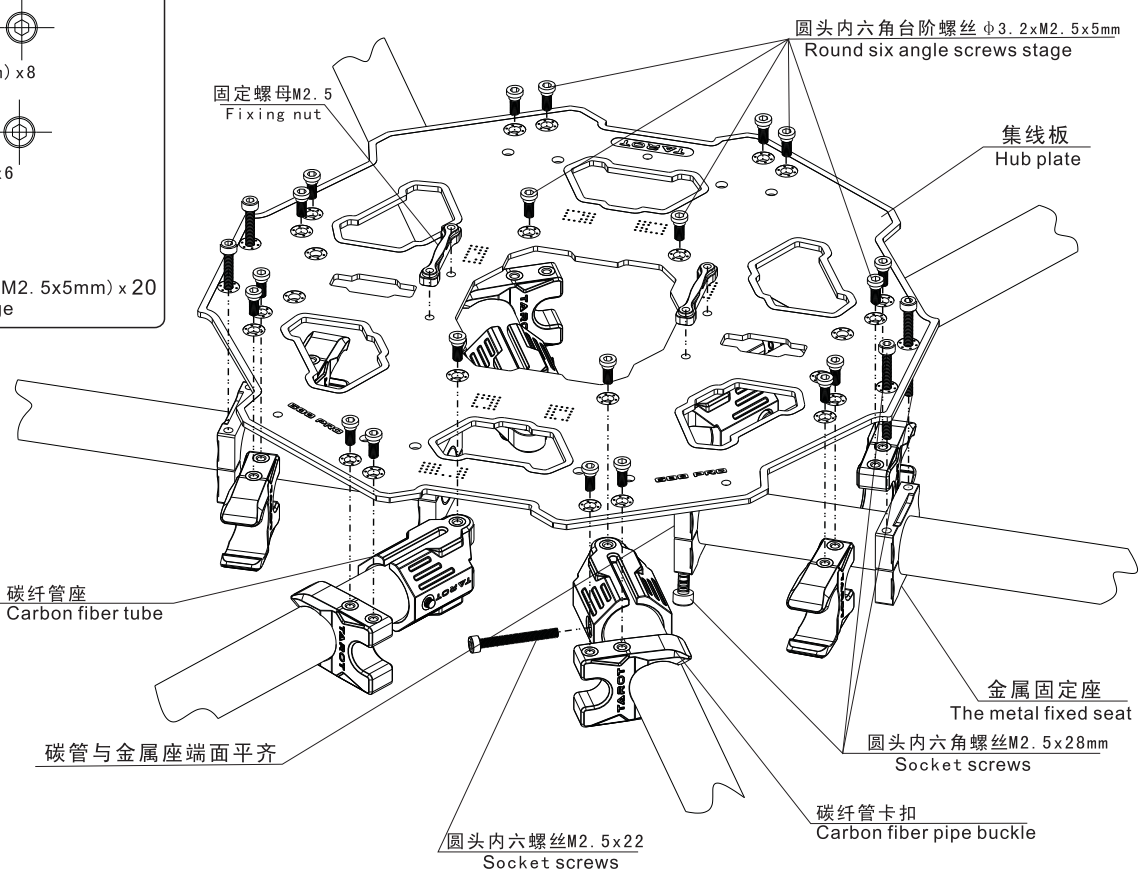

-  圆头内六角螺丝 (M2.5x28mm) x8  
Socket screws
-  圆头内六角螺丝 (M2.5x22mm) x6  
Socket screws
-  圆头内六角台阶螺丝 (φ3.2xM2.5x5mm) x 20  
Round six angle screws stage

焊线示意图

CAUTION  
注意

要求各处  
焊点无虚焊

接线示意图

半圆头内六角螺丝 (M3x6mm) x6  
Socket button head screw

**TAROT**

螺旋桨有正反之分，安装前请仔细辨认！

M1、M3、M5相同，M2、M4、M6相同。

There are difference of pros and cons in the propeller, please identify it carefully before installation ! M1、M3、M5 is the same ! M2、M4、M6 is the same too.

**IRON MAN 6600**