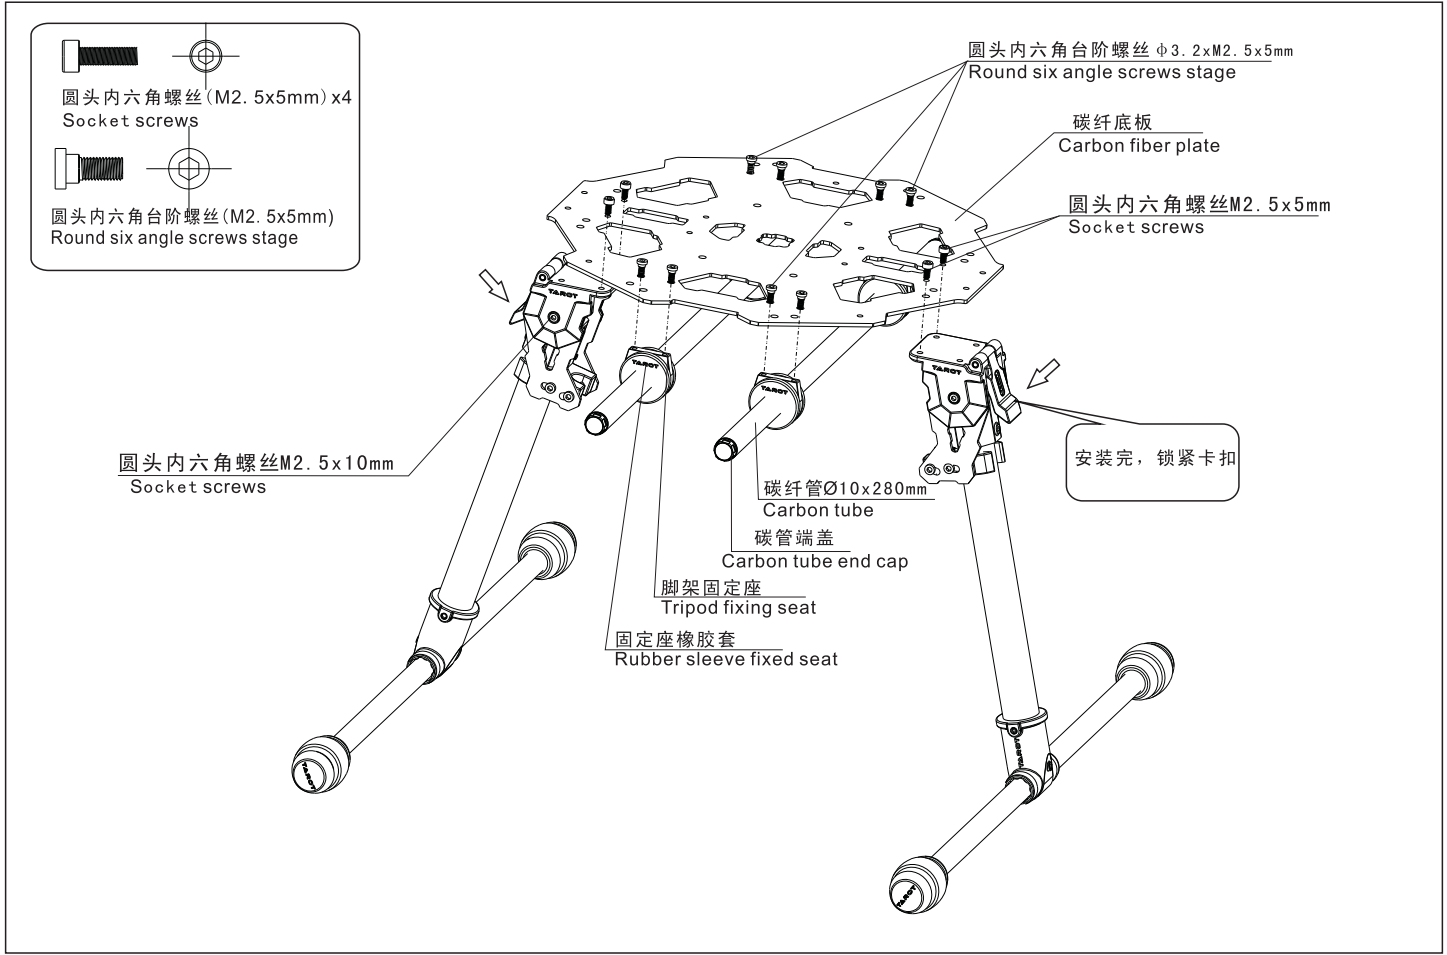

-  圆头内六角螺丝 (M2.5x28mm) x8  
Socket screws
-  圆头内六角螺丝 (M2.5x22mm) x6  
Socket screws
-  圆头内六角台阶螺丝 (φ3.2xM2.5x5mm) x 20  
Round six angle screws stage

焊线示意图

CAUTION  
注意

要求各处  
焊点无虚焊

接线示意图

半圆头内六角螺丝 (M3x6mm) x6  
Socket button head screw

**TAROT**

螺旋桨有正反之分，安装前请仔细辨认！

M1、M3、M5相同，M2、M4、M6相同。

There are difference of pros and cons in the propeller, please identify it carefully before installation ! M1、M3、M5 is the same ! M2、M4、M6 is the same too.

**IRON MAN 6600**