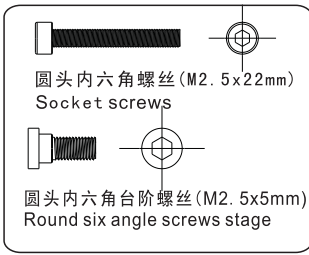

-  圆头内六角螺丝 (M2.5x28mm) x8  
Socket screws
-  圆头内六角螺丝 (M2.5x22mm) x6  
Socket screws
-  圆头内六角台阶螺丝 (φ3.2xM2.5x5mm) x 20  
Round six angle screws stage

焊线示意图

CAUTION  
注意

要求各处  
焊点无虚焊

接线示意图

半圆头内六角螺丝 (M3x6mm) x6  
Socket button head screw

**TAROT**

螺旋桨有正反之分，安装前请仔细辨认！

M1、M3、M5相同，M2、M4、M6相同。

There are difference of pros and cons in the propeller, please identify it carefully before installation ! M1、M3、M5 is the same ! M2、M4、M6 is the same too.