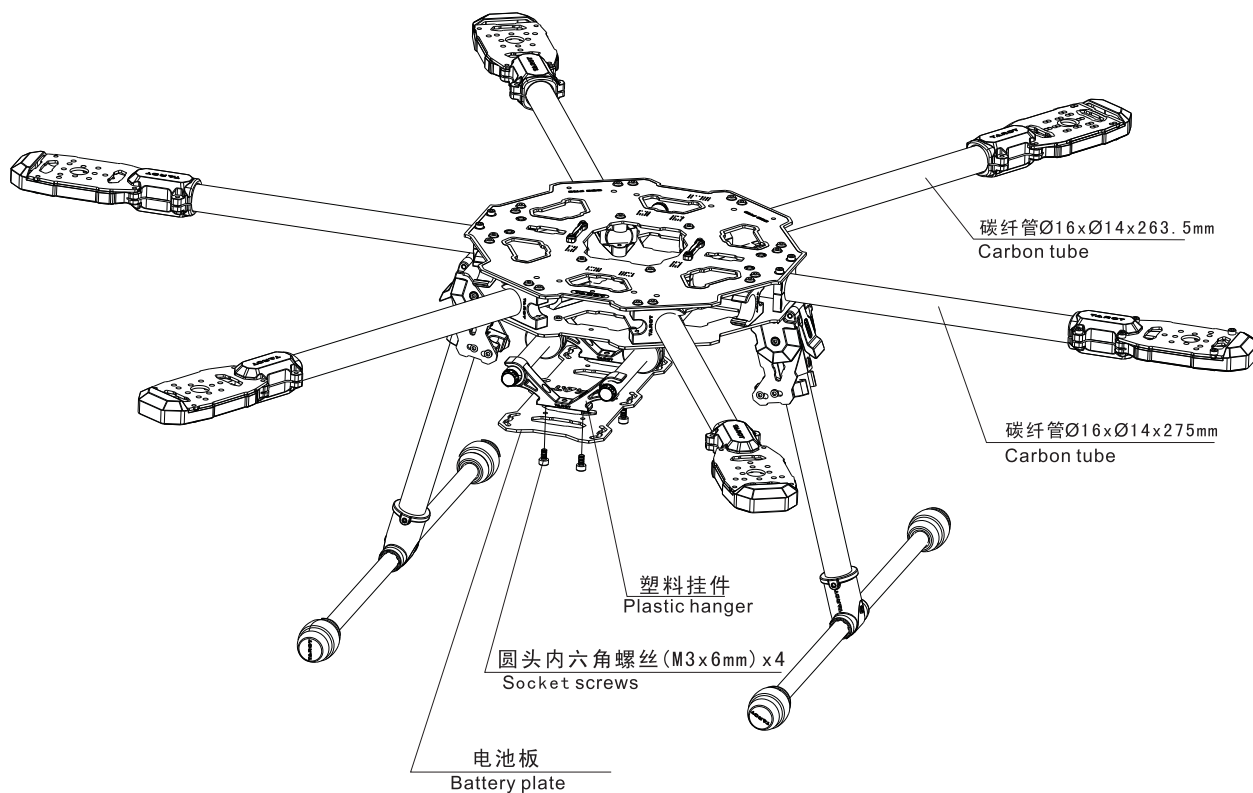

-  圆头内六角螺丝 (M2.5x28mm) x8  
Socket screws
-  圆头内六角螺丝 (M2.5x22mm) x6  
Socket screws
-  圆头内六角台阶螺丝 (φ3.2xM2.5x5mm) x 20  
Round six angle screws stage

焊线示意图

CAUTION  
注意

要求各处  
焊点无虚焊

接线示意图

半圆头内六角螺丝 (M3x6mm) x6  
Socket button head screw

**TAROT**

螺旋桨有正反之分，安装前请仔细辨认！

M1、M3、M5相同，M2、M4、M6相同。

There are difference of pros and cons in the propeller, please identify it carefully before installation ! M1、M3、M5 is the same ! M2、M4、M6 is the same too.

**IRON MAN 6600**