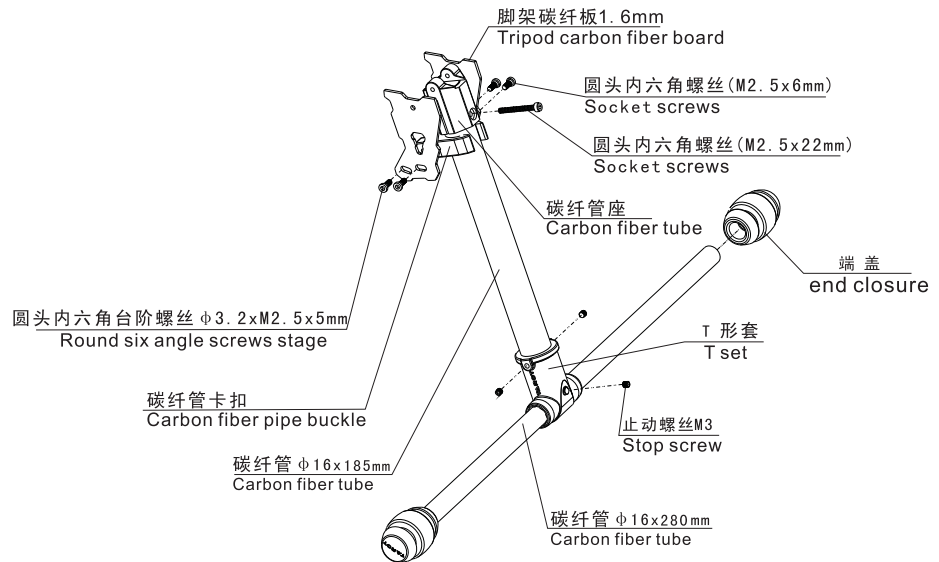

-  圆头内六角螺丝 (M2.5x28mm) x8  
Socket screws
-  圆头内六角螺丝 (M2.5x22mm) x6  
Socket screws
-  圆头内六角台阶螺丝 (φ3.2xM2.5x5mm) x 20  
Round six angle screws stage

焊线示意图

CAUTION  
注意

要求各处  
焊点无虚焊

接线示意图

半圆头内六角螺丝 (M3x6mm) x6  
Socket button head screw

**TAROT**

螺旋桨有正反之分，安装前请仔细辨认！

M1、M3、M5相同，M2、M4、M6相同。

There are difference of pros and cons in the propeller, please identify it carefully before installation ! M1、M3、M5 is the same ! M2、M4、M6 is the same too.

**IRON MAN 6600**