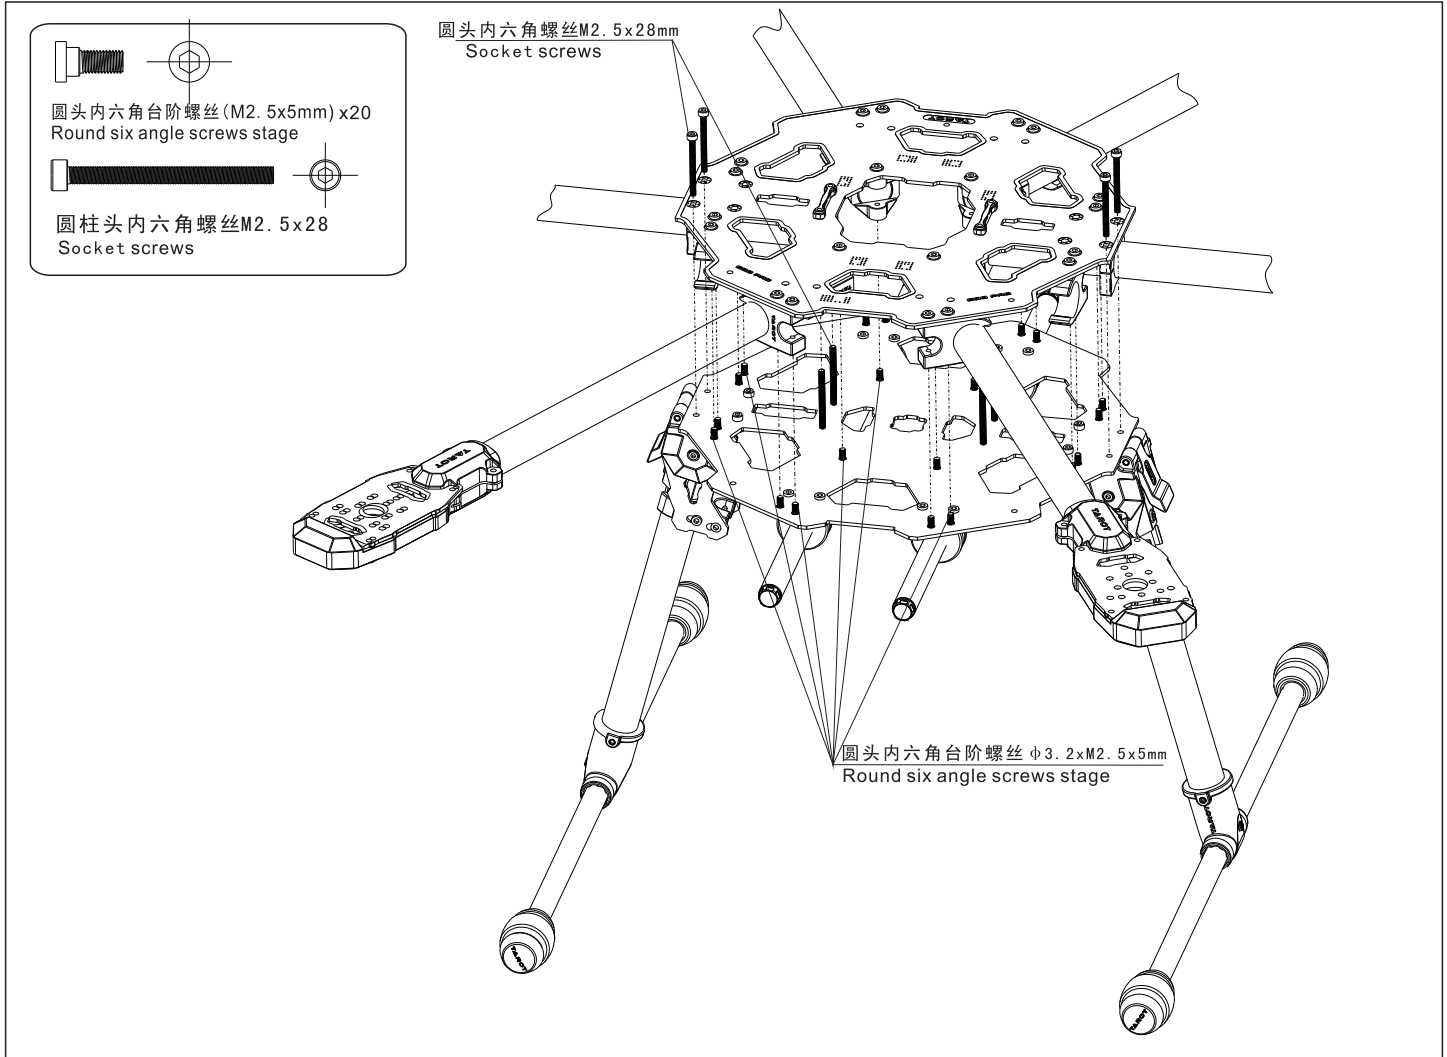

-  圆头内六角螺丝 (M2.5x28mm) x8  
Socket screws
-  圆头内六角螺丝 (M2.5x22mm) x6  
Socket screws
-  圆头内六角台阶螺丝 (φ3.2xM2.5x5mm) x 20  
Round six angle screws stage

焊线示意图

CAUTION  
注意

要求各处  
焊点无虚焊

接线示意图

半圆头内六角螺丝 (M3x6mm) x6  
Socket button head screw

**TAROT**

螺旋桨有正反之分，安装前请仔细辨认！

M1、M3、M5相同，M2、M4、M6相同。

There are difference of pros and cons in the propeller, please identify it carefully before installation ! M1、M3、M5 is the same ! M2、M4、M6 is the same too.

**IRON MAN 6600**