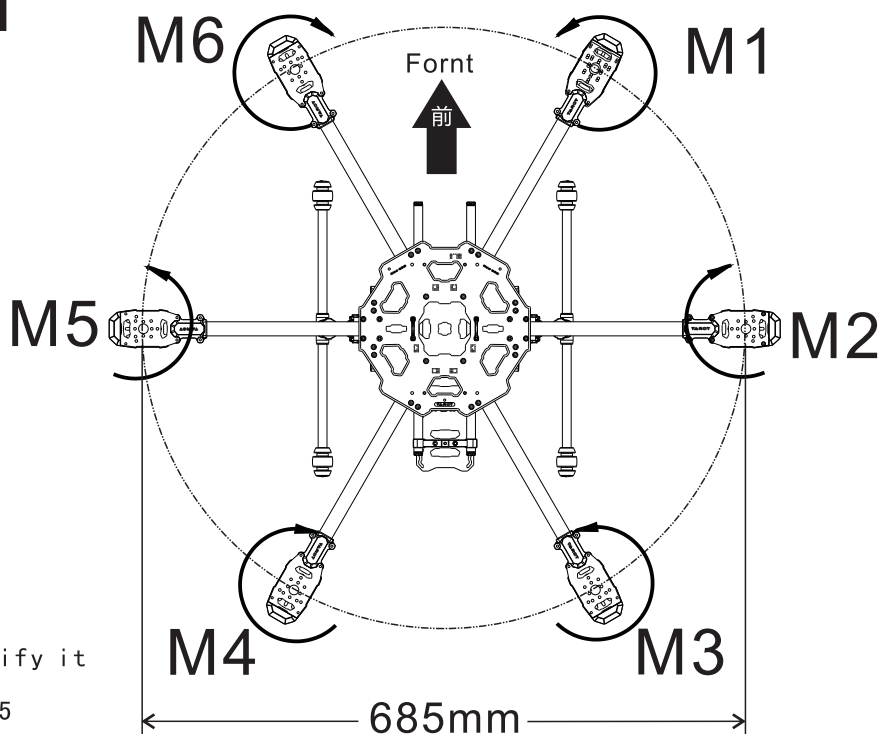

-  圆头内六角螺丝 (M2.5x28mm) x8  
Socket screws
-  圆头内六角螺丝 (M2.5x22mm) x6  
Socket screws
-  圆头内六角台阶螺丝 (φ3.2xM2.5x5mm) x 20  
Round six angle screws stage

焊线示意图

CAUTION  
注意

要求各处  
焊点无虚焊

接线示意图

半圆头内六角螺丝 (M3x6mm) x6  
Socket button head screw

**TAROT**

螺旋桨有正反之分，安装前请仔细辨认！

M1、M3、M5相同，M2、M4、M6相同。

There are difference of pros and cons in the propeller, please identify it carefully before installation ! M1、M3、M5 is the same ! M2、M4、M6 is the same too.