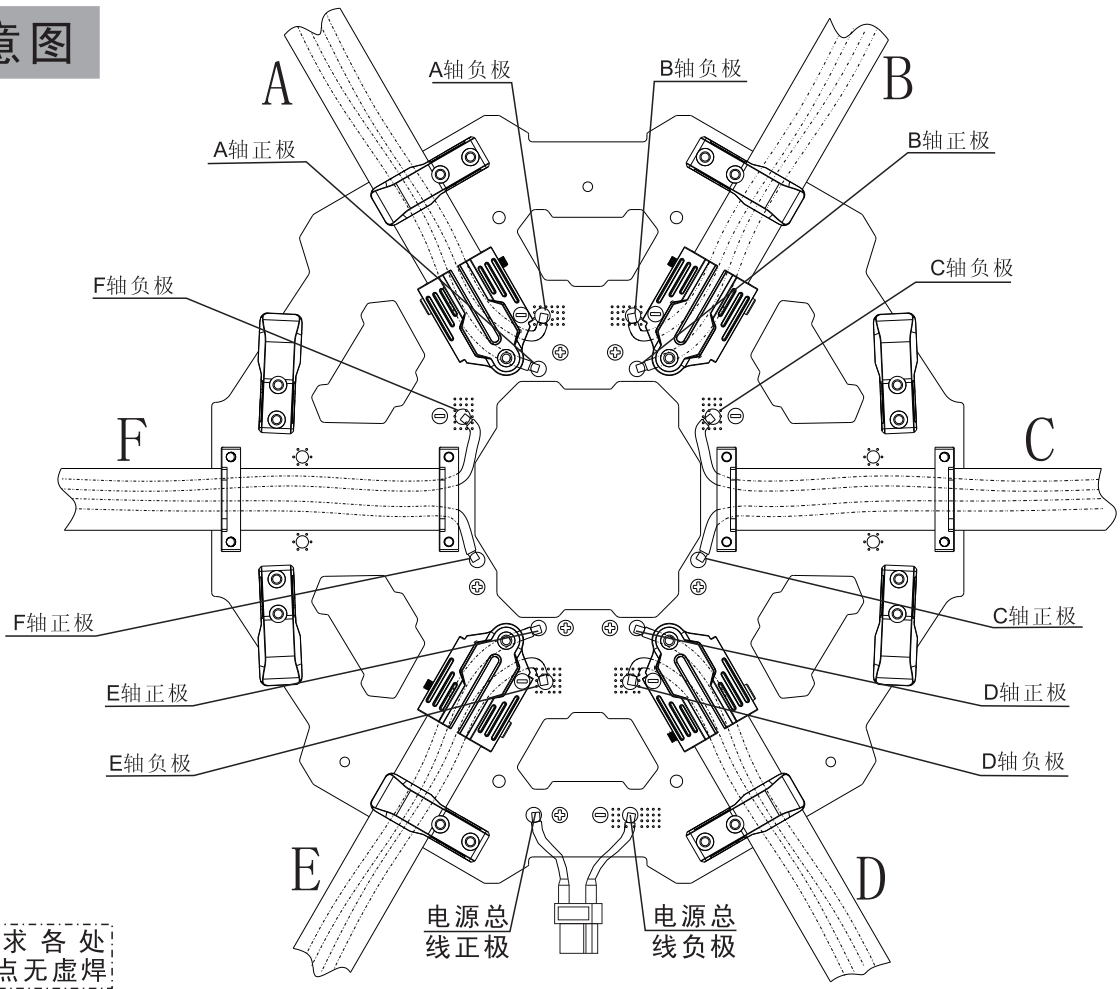

-  圆头内六角螺丝 (M2.5x28mm) x8  
Socket screws
-  圆头内六角螺丝 (M2.5x22mm) x6  
Socket screws
-  圆头内六角台阶螺丝 (φ3.2xM2.5x5mm) x 20  
Round six angle screws stage

焊线示意图

CAUTION  
注意

要求各处  
焊点无虚焊

接线示意图

半圆头内六角螺丝 (M3x6mm) x6  
Socket button head screw

**TAROT**

螺旋桨有正反之分，安装前请仔细辨认！

M1、M3、M5相同，M2、M4、M6相同。

There are difference of pros and cons in the propeller, please identify it carefully before installation ! M1、M3、M5 is the same ! M2、M4、M6 is the same too.

**IRON MAN 6600**