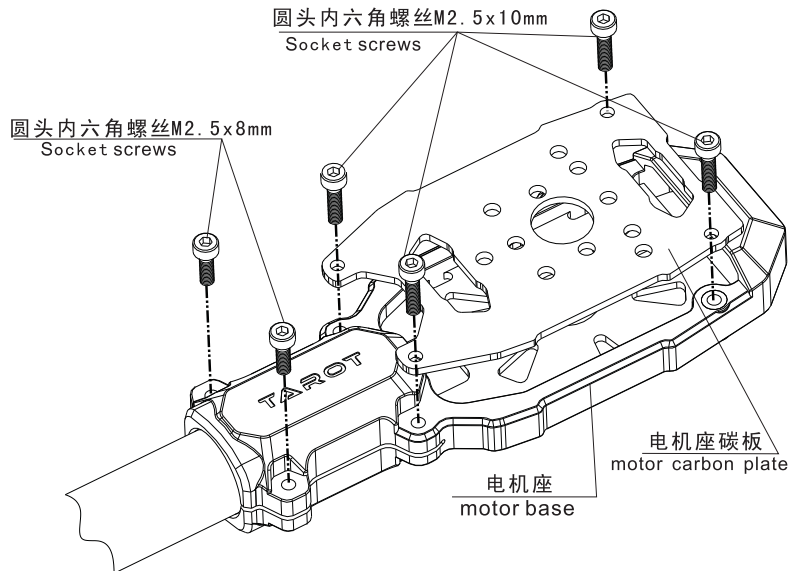

-  圆头内六角螺丝 (M2.5x28mm) x8  
Socket screws
-  圆头内六角螺丝 (M2.5x22mm) x6  
Socket screws
-  圆头内六角台阶螺丝 (φ3.2xM2.5x5mm) x 20  
Round six angle screws stage

焊线示意图

CAUTION  
注意

要求各处  
焊点无虚焊

接线示意图

半圆头内六角螺丝 (M3x6mm) x6  
Socket button head screw

**TAROT**

螺旋桨有正反之分，安装前请仔细辨认！

M1、M3、M5相同，M2、M4、M6相同。

There are difference of pros and cons in the propeller, please identify it carefully before installation ! M1、M3、M5 is the same ! M2、M4、M6 is the same too.