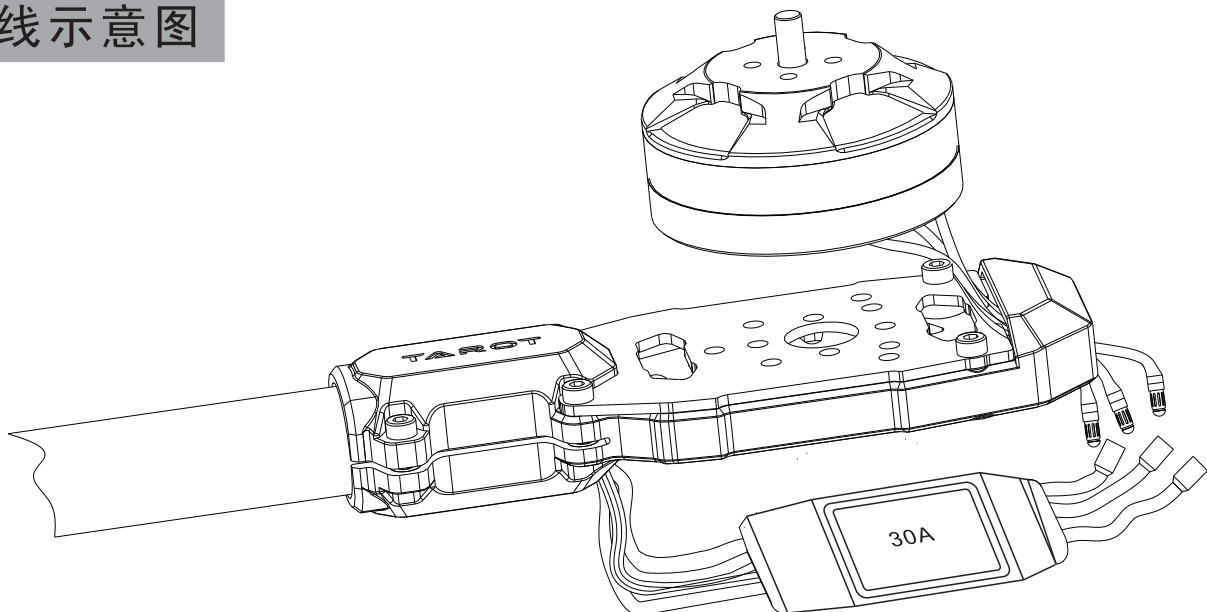

-  圆头内六角螺丝 (M2.5x28mm) x8  
Socket screws
-  圆头内六角螺丝 (M2.5x22mm) x6  
Socket screws
-  圆头内六角台阶螺丝 (φ3.2xM2.5x5mm) x 20  
Round six angle screws stage

焊线示意图

CAUTION  
注意

要求各处  
焊点无虚焊

接线示意图

半圆头内六角螺丝 (M3x6mm) x6  
Socket button head screw

**TAROT**

螺旋桨有正反之分，安装前请仔细辨认！

M1、M3、M5相同，M2、M4、M6相同。

There are difference of pros and cons in the propeller, please identify it carefully before installation ! M1、M3、M5 is the same ! M2、M4、M6 is the same too.